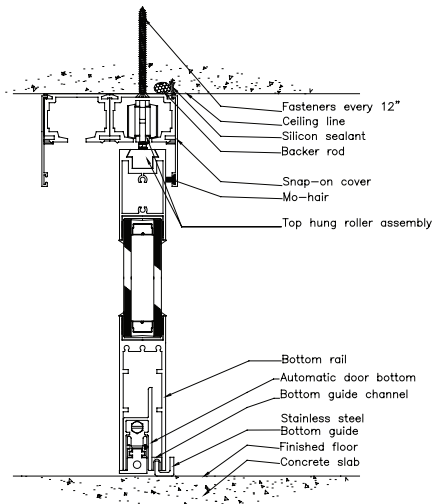

A Section @ Jamb
Max-Slider Sliding Glass Door (XO)

C Section @ Head / Threshold (Slider)
Max-Slider Sliding Glass Door (XO)

B Section @ Head / Threshold (Fixed)
Max-Slider Sliding Glass Door (XO)

MEDIUM STILE SHOWN

Cabo Series

Our Cabo series is a top rolling sliding door system with a very slender stainless steel guide at the bottom.

A Section @ Jamb
Max-Slider Sliding Glass Door (XO)

C Section @ Head / Guide (Slider)
Max-Slider Sliding Glass Door (XO)