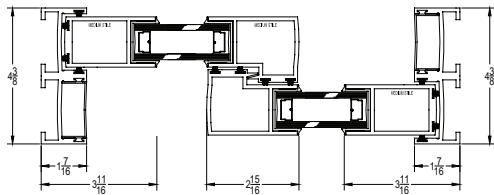

PRL MAX SLIDERS

Telephone: (877) 775-25856 251 Mason Way
Fax No.: (626) 968-95256 City of Industry, C.A.
www.prlglass.com www.prlaluminum.com

Cancun Series

Our Cancun series is a bottom rolling sliding door system with a solid aluminum bottom track and a stainless steel guide that assists the rollers in running smoothly.

A Section @ Jamb
Max-Slider Sliding Glass Door (XO)

C Section @ Head / Threshold (Slider)
Max-Slider Sliding Glass Door (XO)

B Section @ Head / Threshold (Fixed)
Max-Slider Sliding Glass Door (XO)

MEDIUM STILE SHOWN

B Section @ Head (Fixed)
Max-Slider Sliding Glass Door (XO)

MEDIUM STILE SHOWN

PRL MAX SLIDER FEATURES & HARDWARE OPTIONS

- Single/Multiple Panel System
- Inline & 90 degree
- Secure access hardware

Finishes