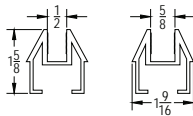

GLASS OPTIONS

- 1-1/8" IG UNITS
- 3/16, 3/8, 1/2"
- TEMPERED OR LAMINATED GLASS

ALUM REDUCERS - 3/16, 3/8, & 1/2

VINYL REDUCERS

Rollers

- PRL HD tandem 3" stainless steel rollers (capacity 700 lbs. per door)
- PRL HD tandem 1-1/2" stainless steel rollers (capacity 350 lbs. per door)
- PRL HD top nylon rollers (capacity 350 lbs. per door)
- Door maximum height 132"