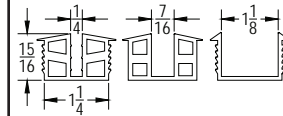

GLASS OPTIONS

- 1-1/8" IG UNITS
- 3/16, 3/8, 1/2"
- TEMPERED OR LAMINATED GLASS

ALUM REDUCERS - 3/16, 3/8, & 1/2

VINYL REDUCERS

Rollers

- PRL HD tandem 3" stainless steel rollers (capacity 700 lbs. per door)
- PRL HD tandem 1-1/2" stainless steel rollers (capacity 350 lbs. per door)
- PRL HD top nylon rollers (capacity 350 lbs. per door)
- Door maximum height 132"