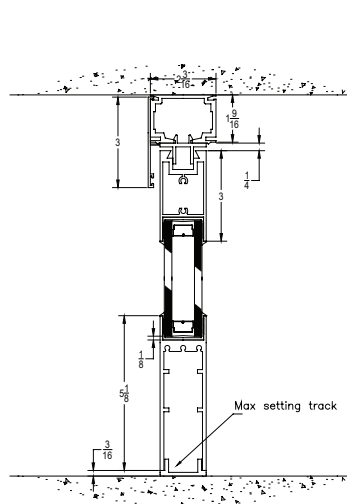

PRL MAX SLIDERS

Telephone: (877) 775-25856 251 Mason Way
Fax No.: (626) 968-95256 City of Industry, C.A.
www.prlglass.com www.prlaluminum.com

Cancun Series

Our Cancun series is a bottom rolling sliding door system with a solid aluminum bottom track and a stainless steel guide that assists the rollers in running smoothly.

A Section @ Jamb
Max-Slider Sliding Glass Door (XO)

C Section @ Head / Threshold (Slider)
Max-Slider Sliding Glass Door (XO)

B Section @ Head / Threshold (Fixed)
Max-Slider Sliding Glass Door (XO)

MEDIUM STILE SHOWN

Cabo Series

Our Cabo series is a top rolling sliding door system with a very slender stainless steel guide at the bottom.

A Section @ Jamb
Max-Slider Sliding Glass Door (XO)

C Section @ Head / Guide (Slider)
Max-Slider Sliding Glass Door (XO)

B Section @ Head (Fixed)
Max-Slider Sliding Glass Door (XO)

MEDIUM STILE SHOWN

PRL MAX SLIDER FEATURES & HARDWARE OPTIONS

- Single/Multiple Panel System
- Inline & 90 degree
- Secure access hardware

Finishes