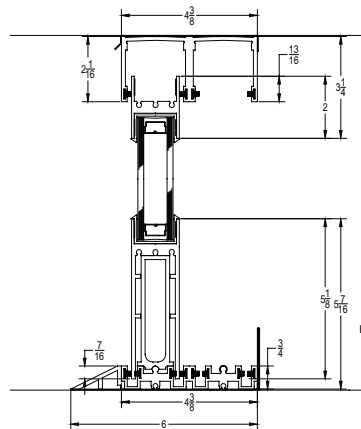

PRL MAX SLIDERS

Telephone: (877) 775-25856 251 Mason Way
Fax No.: (626) 968-95256 City of Industry, C.A.
www.prlglass.com www.prlaluminum.com

Cancun Series

Our Cancun series is a bottom rolling sliding door system with a solid aluminum bottom track and a stainless steel guide that assists the rollers in running smoothly.

A Section @ Jamb
Max-Slider Sliding Glass Door (XO)

C Section @ Head / Threshold (Slider)
Max-Slider Sliding Glass Door (XO)

B Section @ Head / Threshold (Fixed)
Max-Slider Sliding Glass Door (XO)

MEDIUM STILE SHOWN

B Section @ Head (Fixed)
Max-Slider Sliding Glass Door (XO)

MEDIUM STILE SHOWN

PRL MAX SLIDER FEATURES & HARDWARE OPTIONS

- Single/Multiple Panel System
- Inline & 90 degree
- Secure access hardware

Finishes