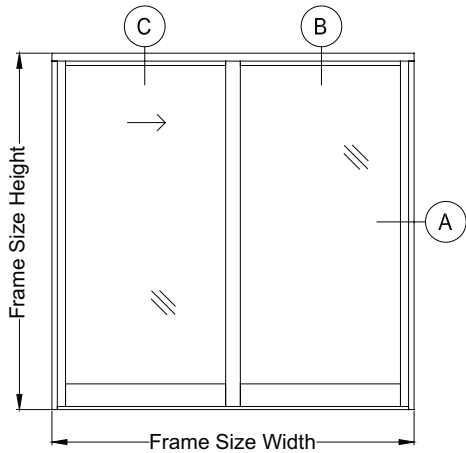

A Section @ Jamb
Max-Slider Sliding Glass Door (XO)

C Section @ Head / Guide (Slider)
Max-Slider Sliding Glass Door (XO)

B Section @ Head (Fixed)
Max-Slider Sliding Glass Door (XO)

MEDIUM STILE SHOWN