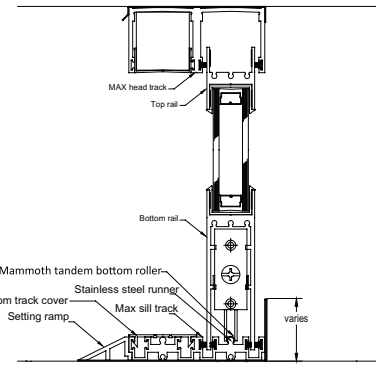

PRL MAX SLIDERS

Telephone: (877) 775-25856 251 Mason Way
Fax No.: (626) 968-95256 City of Industry, C.A.
www.prlglass.com www.prlaluminum.com

Cancun Series

Our Cancun series is a bottom rolling sliding door system with a solid aluminum bottom track and a stainless steel guide that assists the rollers in running smoothly.

A Section @ Jamb
Max-Slider Sliding Glass Door (XO)

C Section @ Head / Threshold (Slider)
Max-Slider Sliding Glass Door (XO)

B Section @ Head / Threshold (Fixed)
Max-Slider Sliding Glass Door (XO)

MEDIUM STILE SHOWN

B Section @ Head (Fixed)
Max-Slider Sliding Glass Door (XO)

MEDIUM STILE SHOWN

PRL MAX SLIDER FEATURES & HARDWARE OPTIONS

- Single/Multiple Panel System
- Inline & 90 degree
- Secure access hardware

Finishes