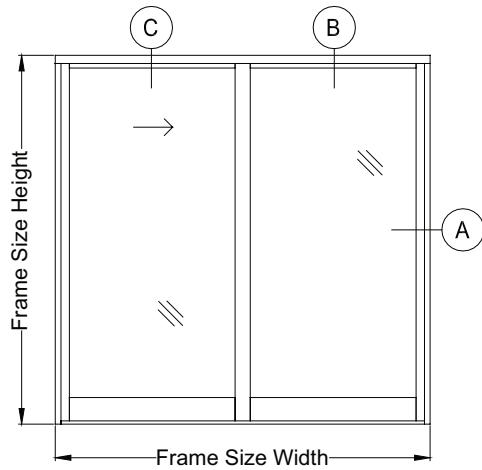

A Section @ Jamb
Max-Slider Sliding Glass Door (XO)

C Section @ Head / Threshold (Slider)
Max-Slider Sliding Glass Door (XO)

B Section @ Head / Threshold (Fixed)
Max-Slider Sliding Glass Door (XO)

MEDIUM STILE SHOWN

B Section @ Head (Fixed)
Max-Slider Sliding Glass Door (XO)

MEDIUM STILE SHOWN

PRL MAX SLIDER FEATURES & HARDWARE OPTIONS

- Single/Multiple Panel System
- Inline & 90 degree
- Secure access hardware

Finishes