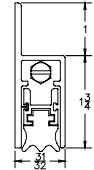

B Section @ Head (Fixed)
Max-Slider Sliding Glass Door (XO)

MEDIUM STILE SHOWN

PRL MAX SLIDER FEATURES & HARDWARE OPTIONS

- Single/Multiple Panel System
- Inline & 90 degree
- Secure access hardware

Finishes

GLASS OPTIONS

- 1-1/8" IG UNITS
- 3/16, 3/8, 1/2"
- TEMPERED OR LAMINATED GLASS

ALUM REDUCERS - 3/16, 3/8, & 1/2

VINYL REDUCERS

Rollers

- PRL HD tandem 3" stainless steel rollers (capacity 700 lbs. per door)
- PRL HD tandem 1-1/2" stainless steel rollers (capacity 350 lbs. per door)
- PRL HD top nylon rollers (capacity 350 lbs. per door)
- Door maximum height 132"