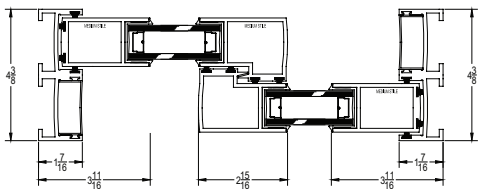

A Section @ Jamb
Max-Slider Sliding Glass Door (XO)

C Section @ Head / Guide (Slider)
Max-Slider Sliding Glass Door (XO)

B Section @ Head (Fixed)
Max-Slider Sliding Glass Door (XO)

MEDIUM STILE SHOWN