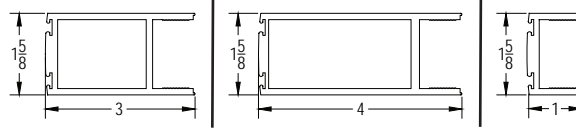

PRL MAX SLIDER FEATURES & HARDWARE OPTIONS

- Single/Multiple Panel System
- Inline & 90 degree
- Secure access hardware

Finishes

- Clear and bronze anodized
- Powder coat or Kynar paint
- Custom anodizing

Vertical Stiles

- 3" vertical stile (no glass stops)
- 4" vertical lead stile (no glass stops)
- 1" Ultra Narrow vertical stile (no glass stops)