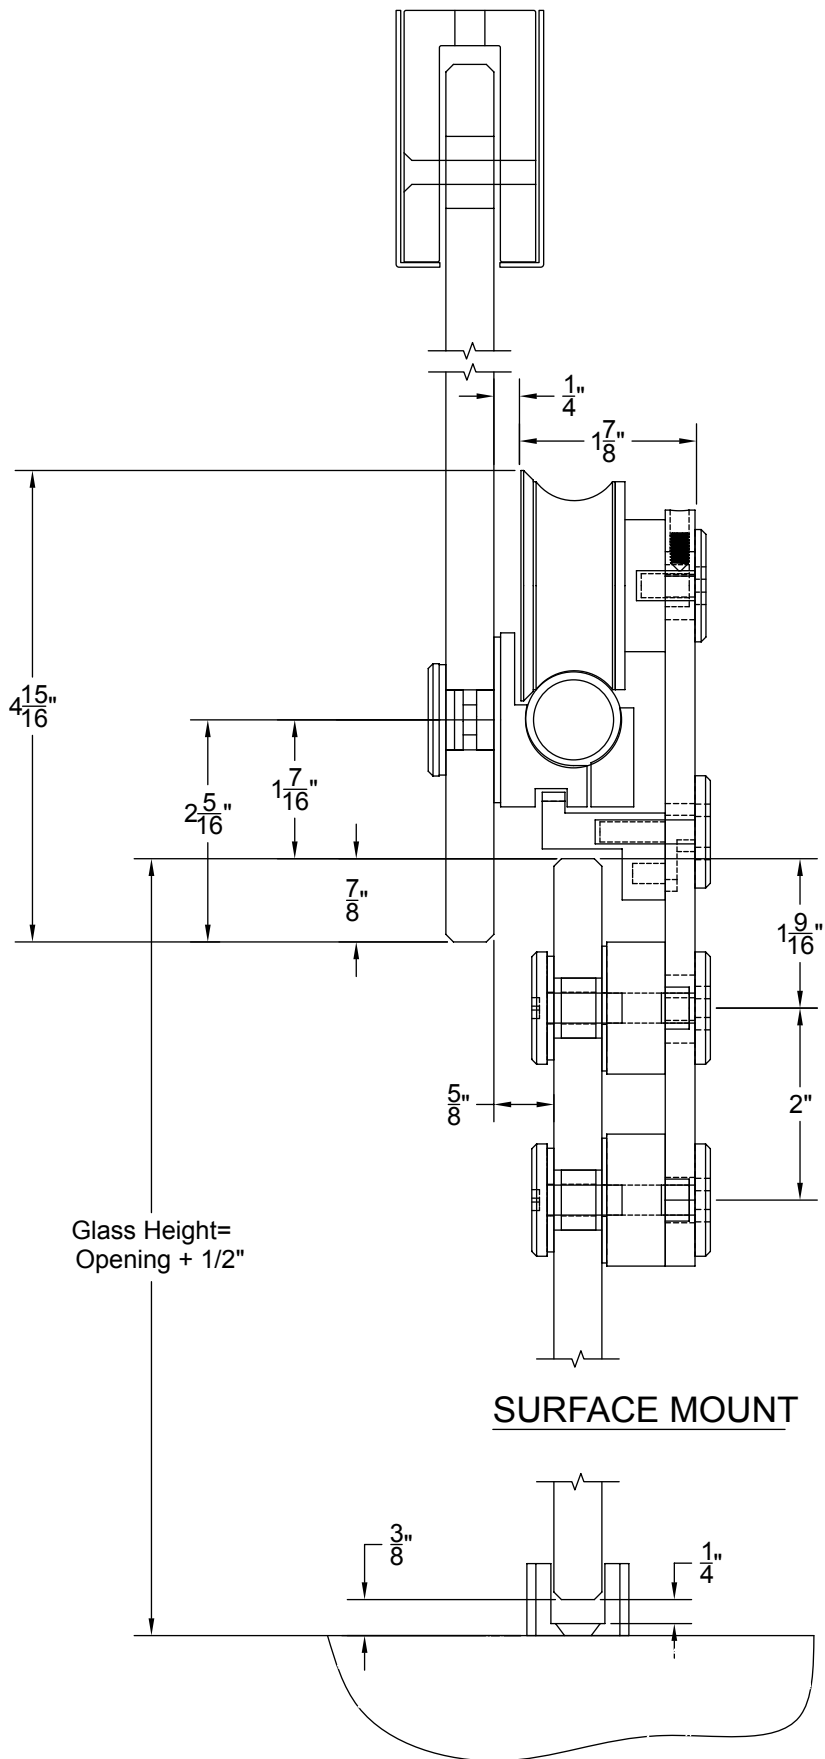

RUBY_D ANTI-LIFT GM GLASS FAB

SURFACE MOUNT
GLASS FABRICATION