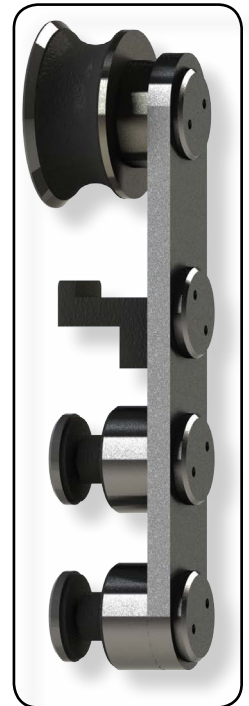

# RUBY-D SERIES SLIDING GLASS SYSTEM

FLUSH MOUNT ROLLER

RUBY STOPPER

FLUSH MOUNT BRACKET

SURFACE MOUNT BRACKET

BOTTOM GUIDE

SURFACE MOUNT ROLLER

## GLASS THICKNESS

- 3/8" & 1/2"