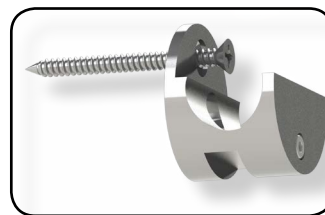

OPTIONAL

- LOCK WHEN REQUESTED
- LADDER HANDLES

WALL MOUNT BRACKET