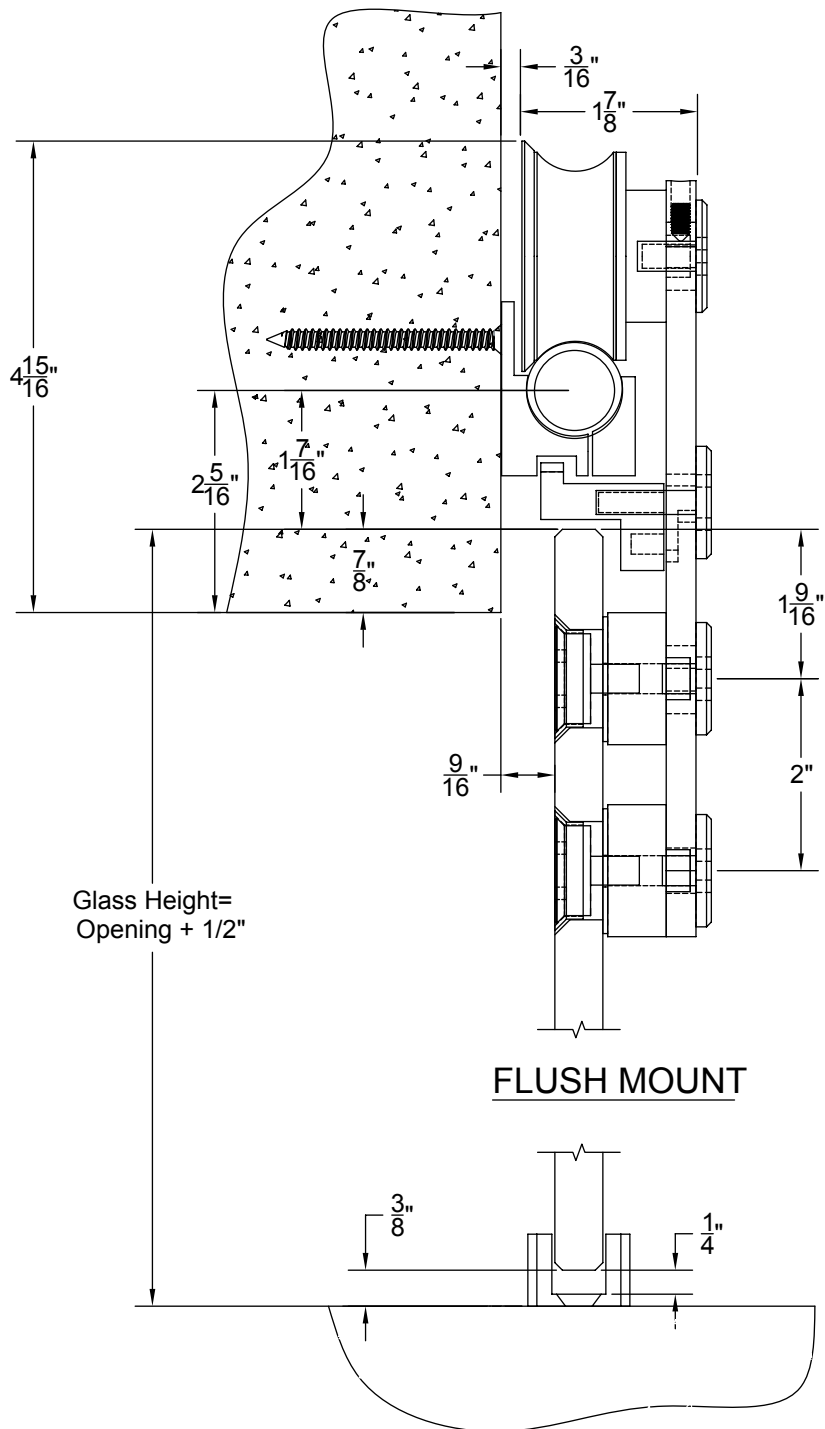

RUBY_D ANTI-LIFT WM GLASS FAB

FLUSH MOUNT
GLASS FABRICATION