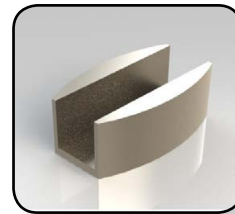

# RUBY-D SERIES SLIDING GLASS SYSTEM

FLUSH MOUNT ROLLER

RUBY STOPPER

FLUSH MOUNT BRACKET

SURFACE MOUNT BRACKET

BOTTOM GUIDE

SURFACE MOUNT ROLLER