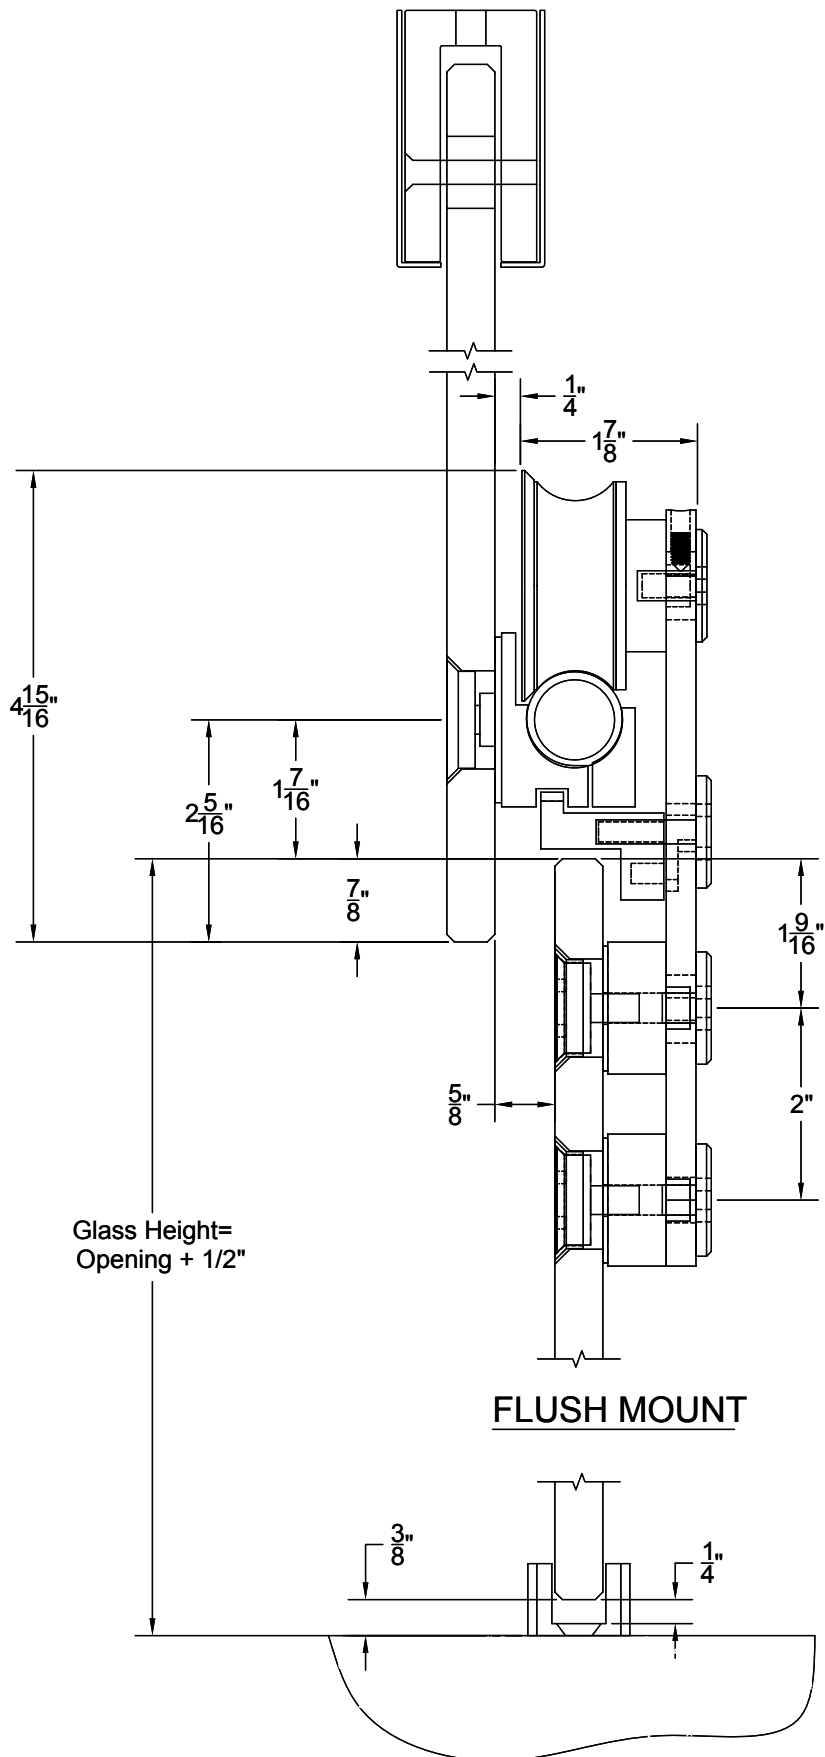

RUBY_D ANTI-LIFT GM GLASS FAB

FLUSH MOUNT
GLASS FABRICATION